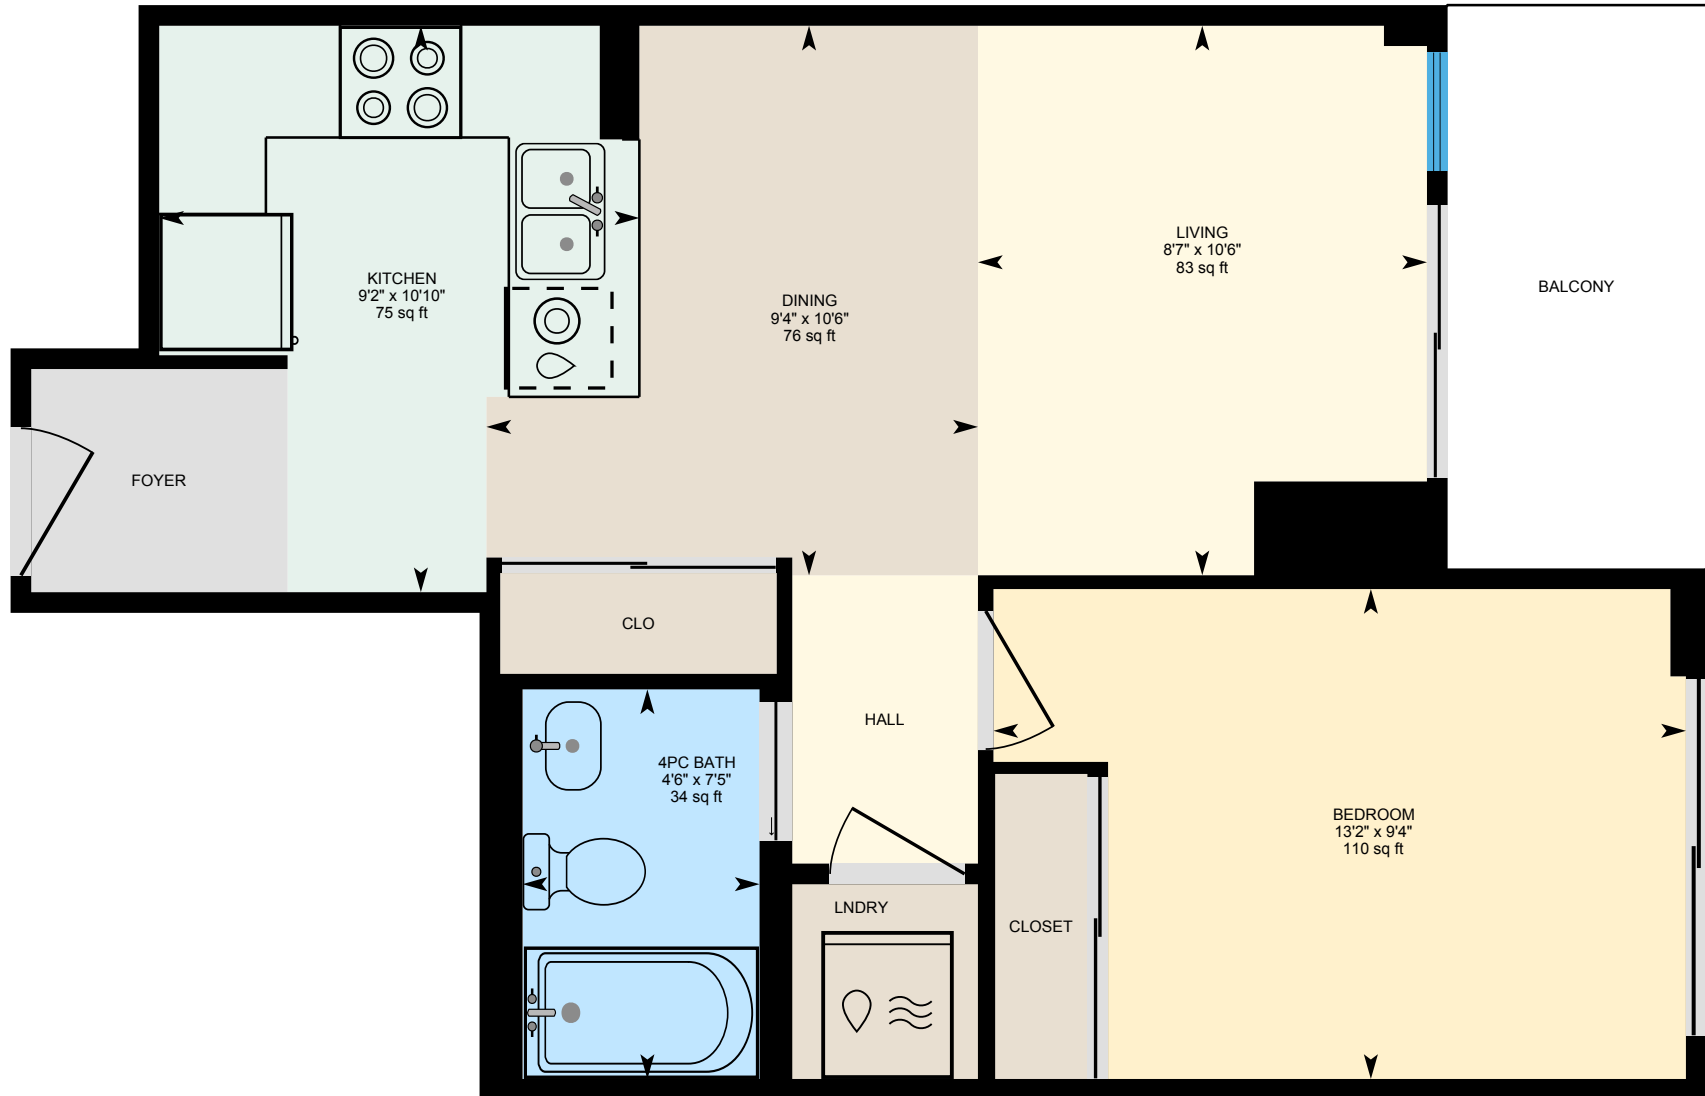

309-3 Michael Power Pl, Toronto, ON

Main Floor Exterior Area 503.70 sq ft
Interior Area 477.56 sq ft

PREPARED: 2022/05/18

White regions are excluded from total floor area in iGUIDE floor plans. All room dimensions and floor areas must be considered approximate and are subject to independent verification.